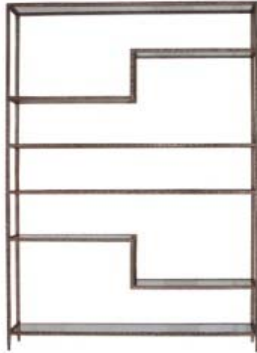

BRADLEY HUGHES

Chicago Showroom Inventory (All items sold "as is". Discounts vary per item. Delivery not included.)

Product Name: Derek
Finish: Rubbed Bronze
Dimensions: 48W x 13D x 74H
Qty: 1